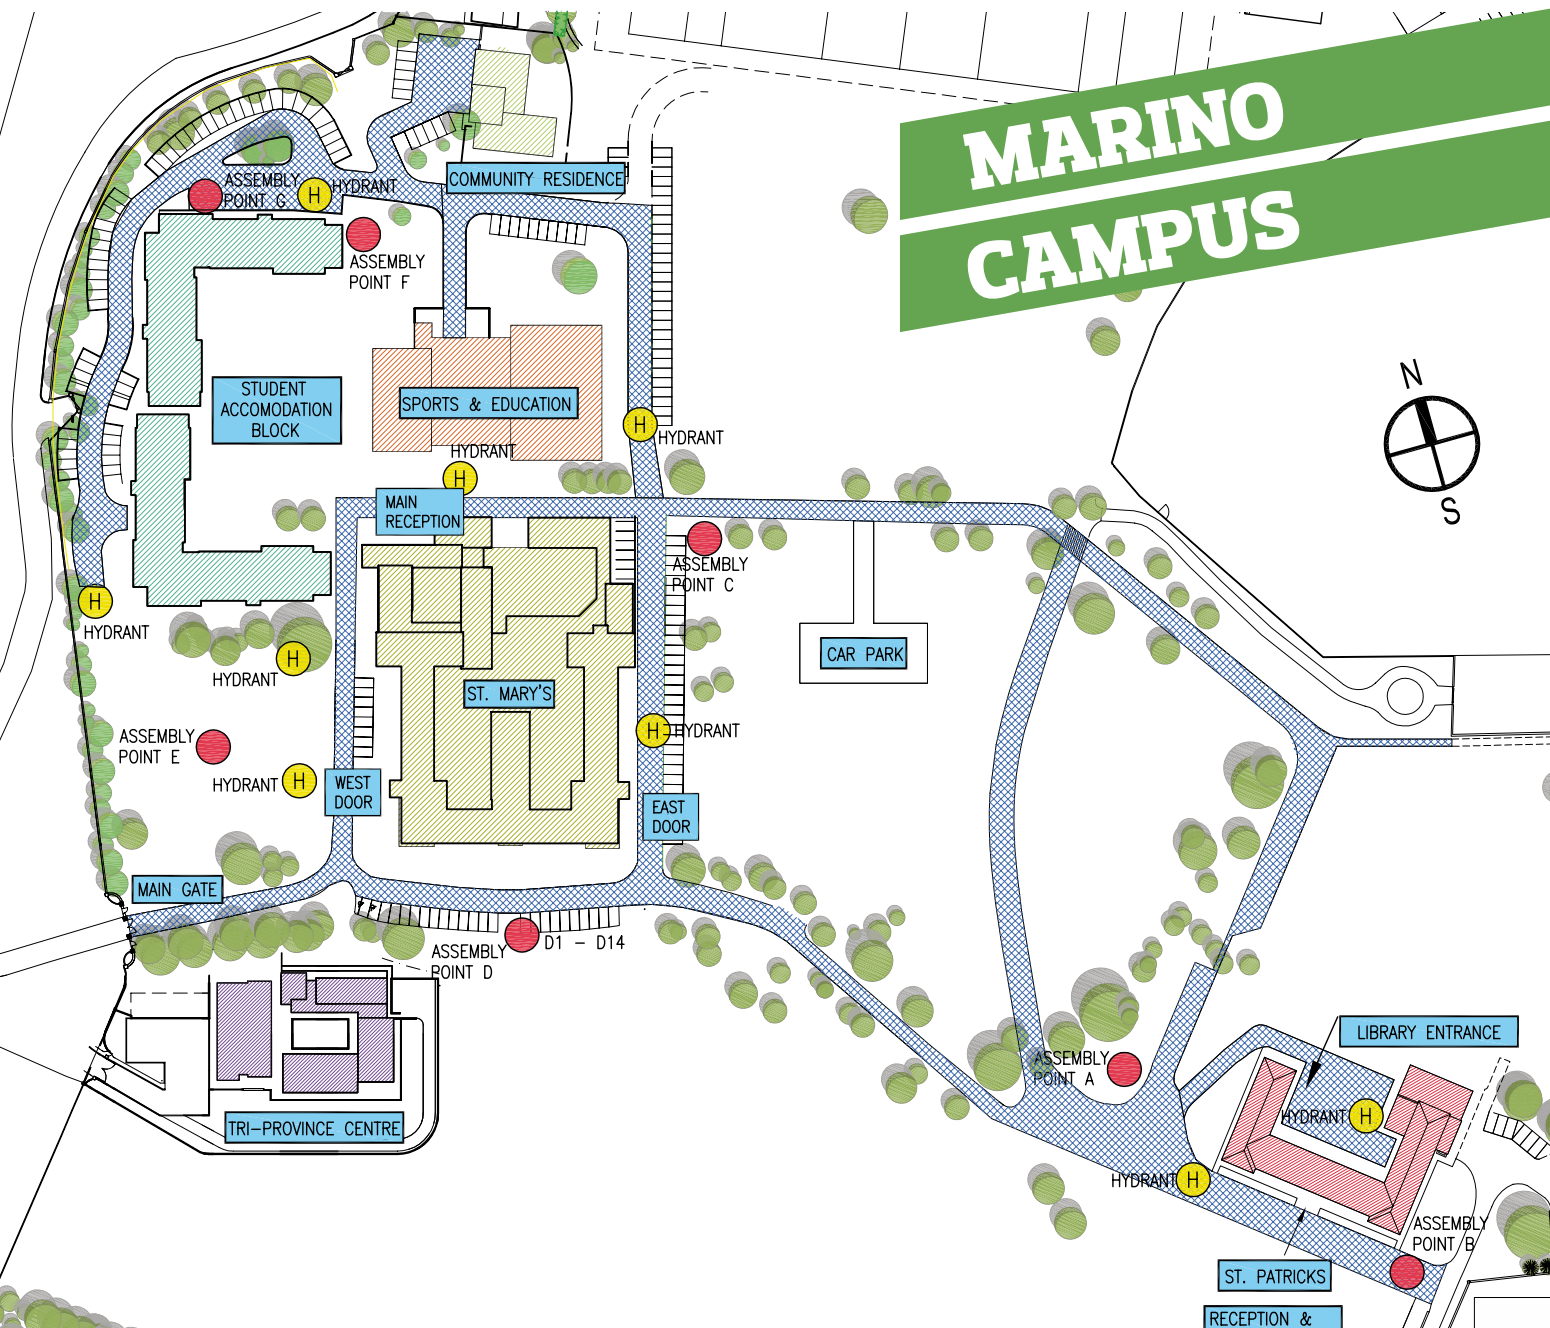

Emerald Cultural Institute – Marino Residential Programmes

Marino Campus

The campus at Marino Institute of Education consists of beautiful, classically designed and modern buildings, including the student residences, which provide accommodation for over 300 students. Facilities include spacious classrooms and seminar rooms, extensive playing fields, a modern, well-equipped sports hall and a spacious dining area and student canteen.

The grounds and gardens are beautifully landscaped providing an ideal learning environment for both adult and junior students. Visitors to Marino will enjoy and appreciate the quietness and the sense of tranquillity that the grounds and gardens offer.